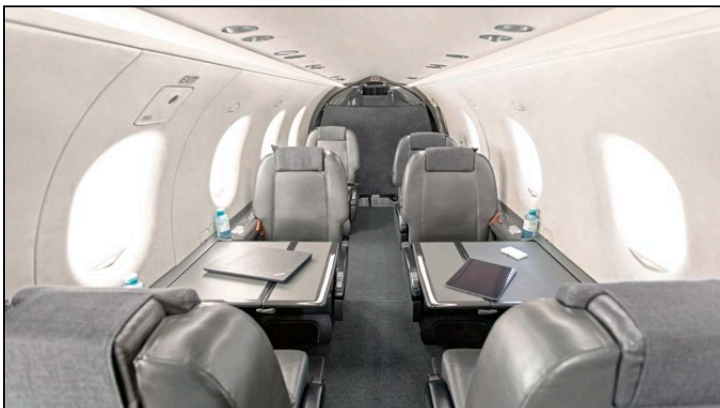

The Pilatus PC-12 is a unique combination of performance, space, versatility and exclusivity.

CREW	CAPACITY	RANGE	CRUISING SPEED
2 Pilots	6/8 Passengers	2 500 Km	520 Km/h

Bigger and greener than any light Jet: sitting up to 8 passengers in a flat floor spacious cabin, while burning 65% less fuel. From anywhere to everywhere: with the PC 12 a whole new world opens to you. 2,000 Airfields in Europe that are not accessible by Jet are now your playground.